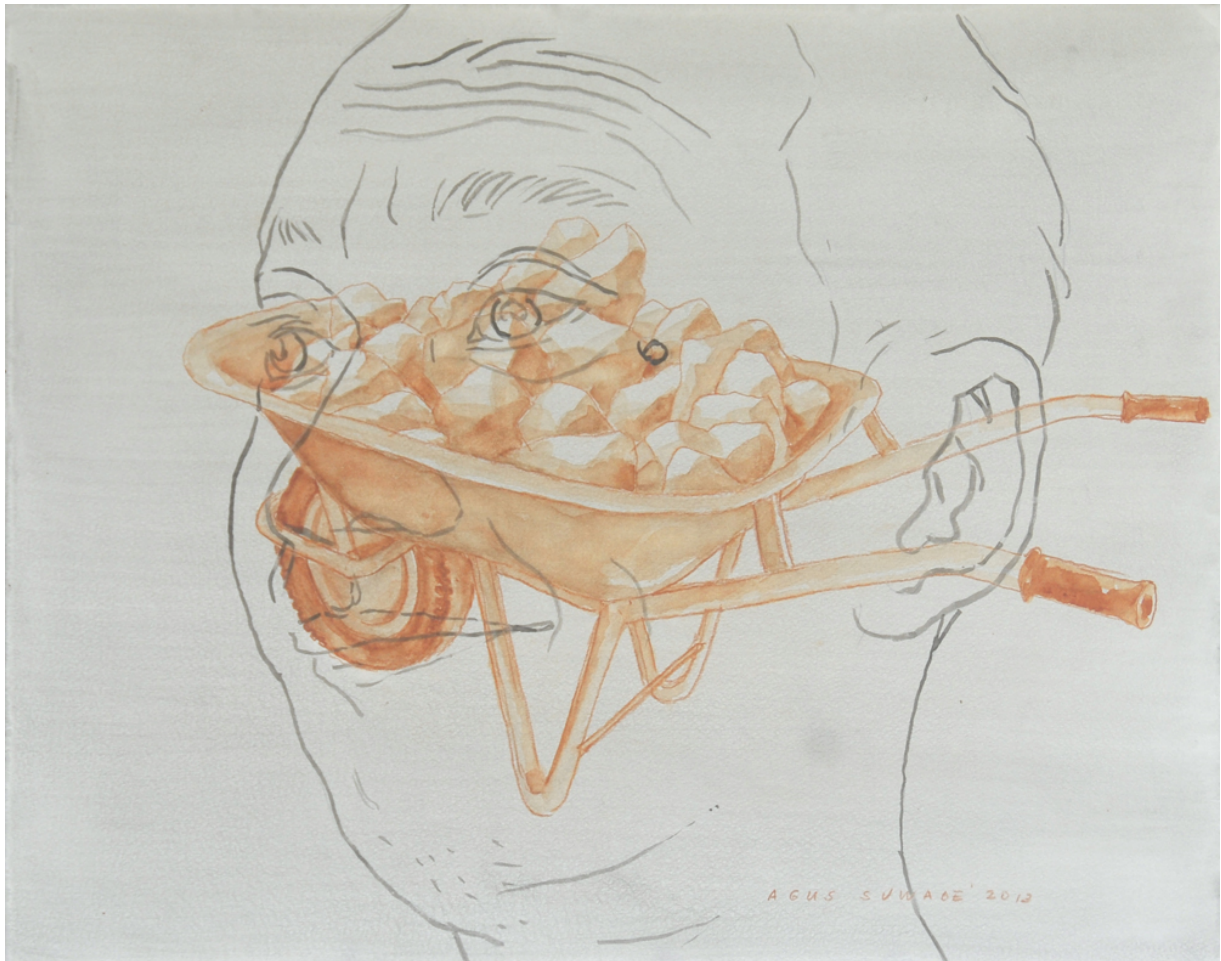

INDIEGUERILLAS

indieguerillas

The Temple of Dismantled Thought Society, 2013

Wood, paint, acrylic, steel and wheels

100 x 153 x 20 cm | 39.37 x 60.24 x 7.87 in

INDI0001

INDIEGUERILLAS

indieguerillas

AGUS SUWAGE

Agus Suwage
Self-Portraits & Co., 2013
Pencil and watercolor on paper
series of 5 drawings
each 41 x 51 cm | 16.14 x 20.08 in
SUWA0015-2

AGUS SUWAGE

Agus Suwage

Self-Portraits & Co., 2013

Pencil and watercolor on paper

series of 5 drawings

each 41 x 51 cm | 16.14 x 20.08 in

SUWA0015-3

AGUS SUWAGE

Agus Suwage
Self-Portraits & Co.,
Pencil and watercolor on paper
series of 5 drawings
each 41 x 51 cm | 16.14 x 20.08 in
SUWA0015-4