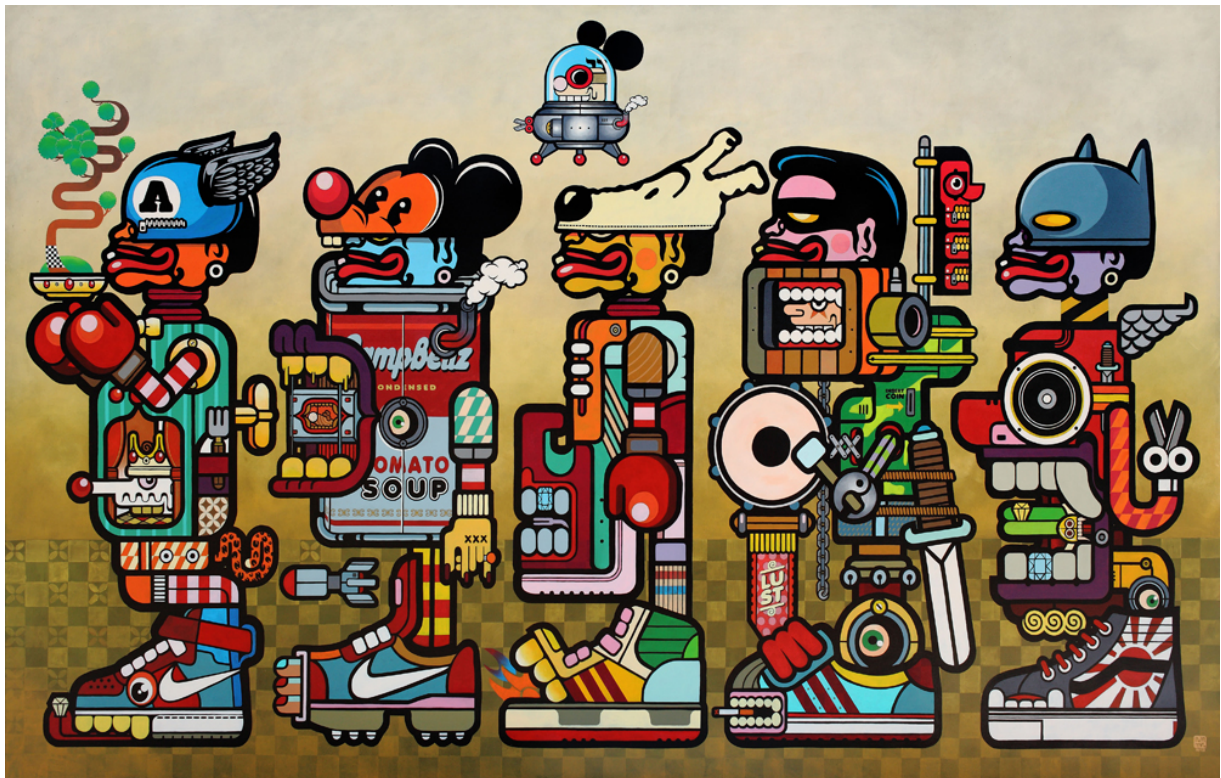

INDIEGUERILLAS

indieguerillas

The Temple of Dismantled Thought Society, 2013

Wood, paint, acrylic, steel and wheels

100 x 153 x 20 cm | 39.37 x 60.24 x 7.87 in

INDI0001

INDIEGUERILLAS

indieguerillas