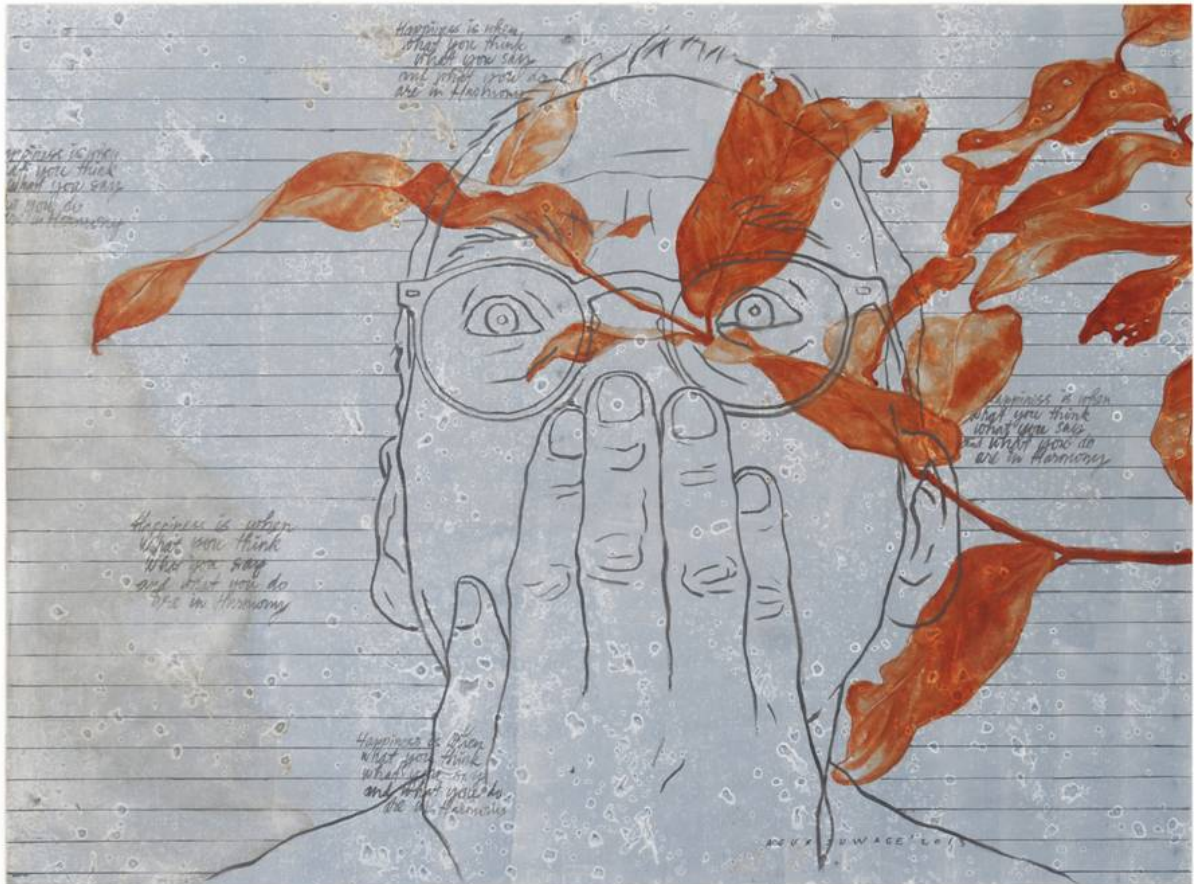

AGUS SUWAGE

Agus Suwage

Self Portrait and Co #2, 2013

Oil, acrylic and bitumen on canvas

150 x 200 cm | 59.06 x 78.74 in

SUWA0166